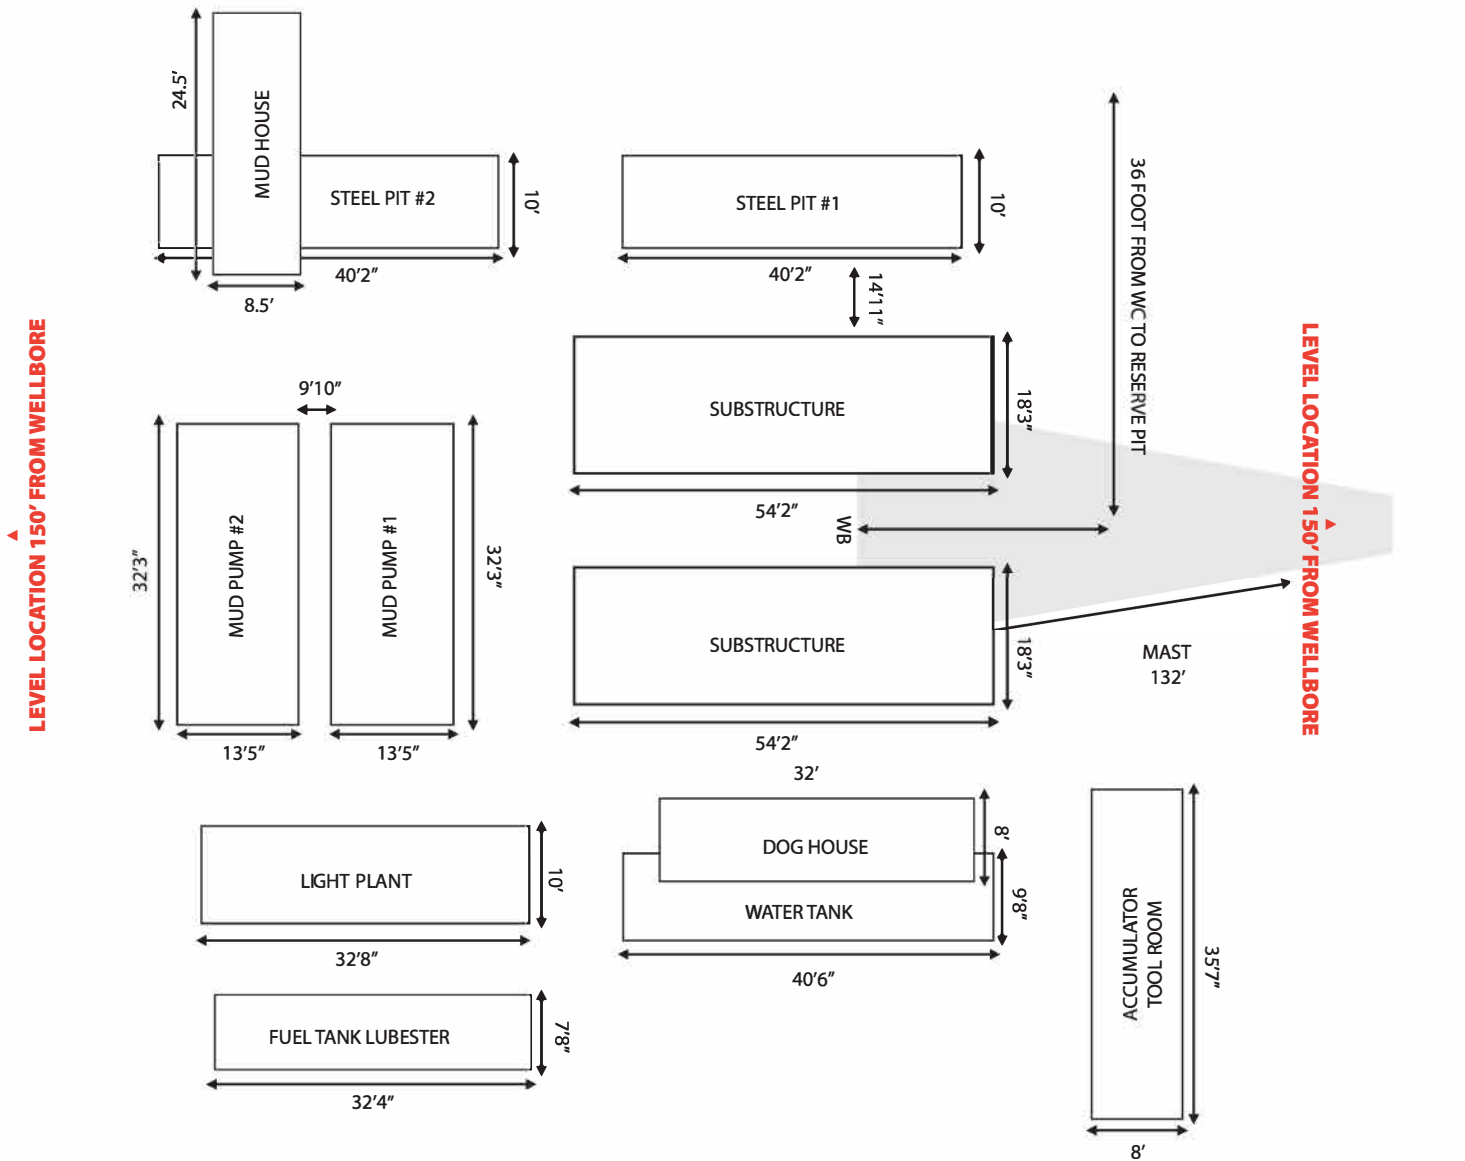

RIG #222

750 HP

LEVEL LOCATION 150' FROM WELLBORE

LEVEL LOCATION 150' FROM WELLBORE