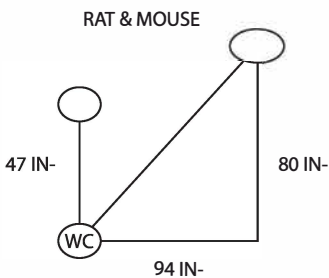

RIG #222

750 HP

LEVEL LOCATION 150' FROM WELLBORE

LEVEL LOCATION 150' FROM WELLBORE